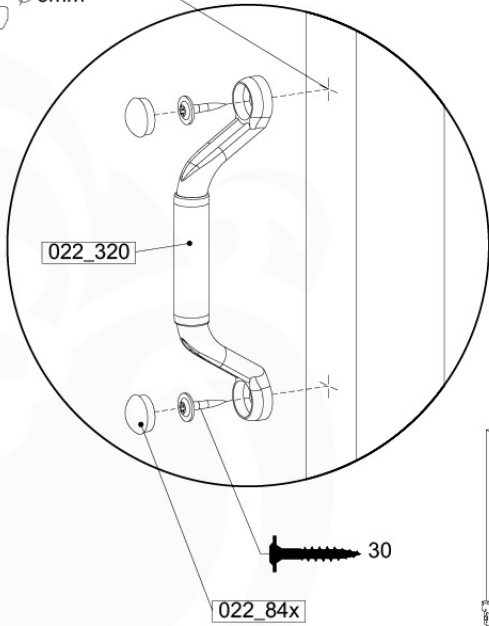

10-5

11 Swing Frame / Climb Frame

12

+

12

1-Swing frame / 2-Swing frame
457_101
457_102

+

12

1-Climb frame / 2-Climb frame
457_105
457_106