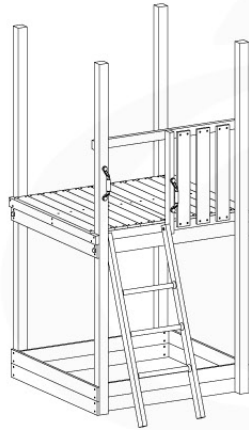

10-5

11 Swing Frame / Climb Frame

12

+

12

1-Swing frame / 2-Swing frame
457_101
457_102

+

12

1-Climb frame / 2-Climb frame
457_105
457_106