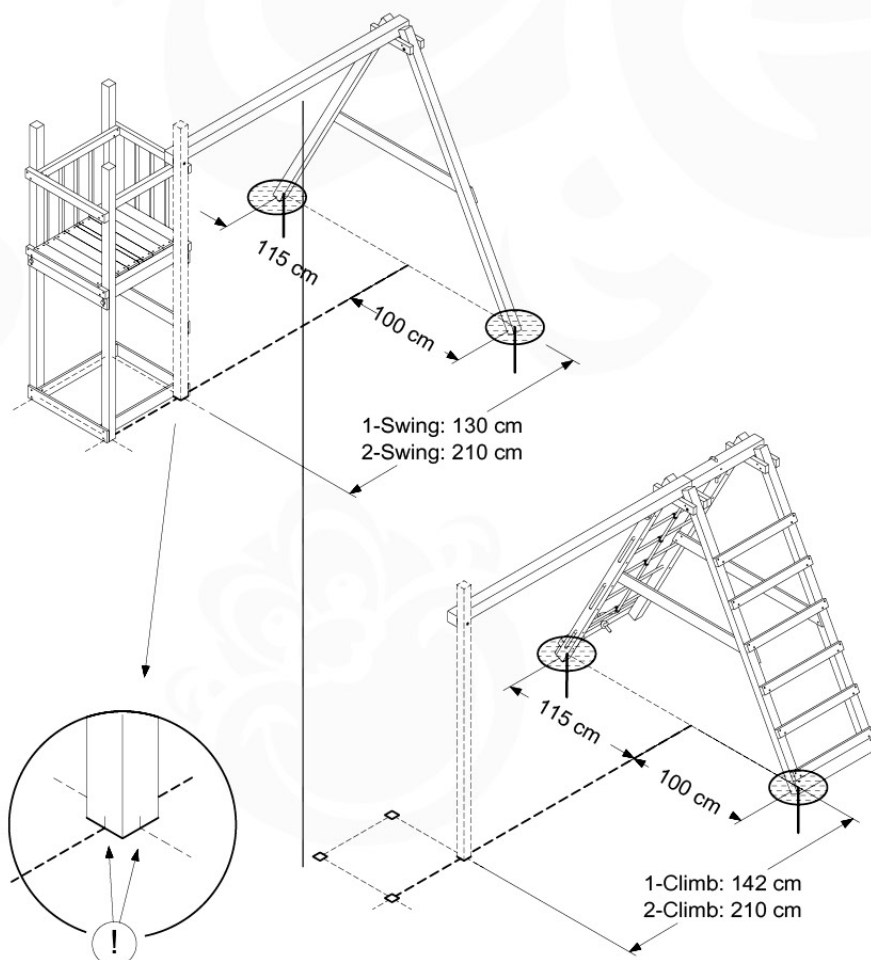

# 04 Base Tower

BT11

	PartNo	PartName	QTY.
Hardware Pack	001_406	Stealth Screw 8x45	10
	002_220	Gap Point Screw T25 - 5x45	118
	002_223	Gap Point Screw T25 - 5x80	20
Other	007_001	Ground-anchor	2
Hardware Pack	022_31x	bpc-base version 3	8
	022_84x	bpc cover	8
Timber	A240	Post 70x70 L2400	4
	C114	Beam 1140 mm	5
	D100	Board 1000 mm	11-14
	D114	Board 1140 mm	12